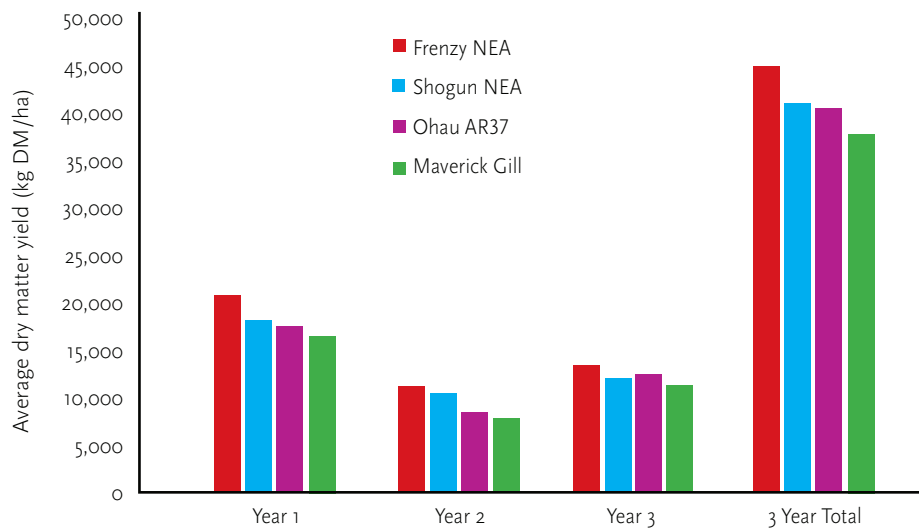

CROPMARK HYBRID RYEGRASS DM YIELD OVER 3 YEARS AT BURNHAM, CANTERBURY (2018-2021).

Distributor:
Naracoorte Seeds
Phone: 08 8762 1944
Email: admin@naracoorteseeds.com.au
www.naracoorteseeds.com.au

www.cropmarkseeds.com
Freephone: 1800 889 039